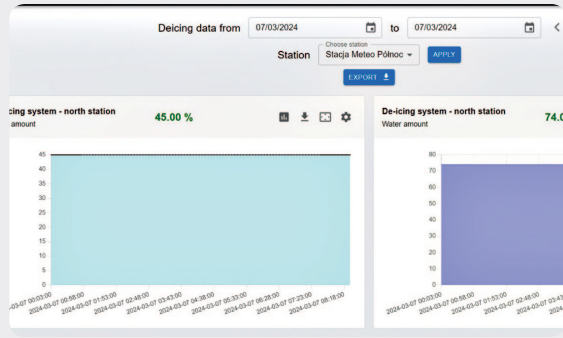

ANTI-ICING

CABINET CONTROL

TRAVEL TIME

SERVICE

INCIDENTS

Control Pro uses easy to implement mechanisms to integrate existing ITS components and allows expansion with new devices. System software allows an integration of various detection, monitoring, and control subsystems, creating a multimodal traffic management platform. The most commonly used subsystems managed by Control Pro include variable message signs, meteorological systems, CCTV cameras, CB-radio and automatic number plate recognition cameras.

SOFTWARE

It is a scalable software that combines a number of functionalities within a single platform. It allows the implementation of appropriate traffic management strategies to improve traffic flow and increase road safety. Control Pro has an intuitive graphical user interface, dedicated to Traffic Management Centre operators and supporting year-round infrastructure maintenance functions.

The platform interface is easy to use and allows the desired function to be called up in a minimum number of steps.

The Control Pro platform allows data to be exchanged with other traffic management systems.