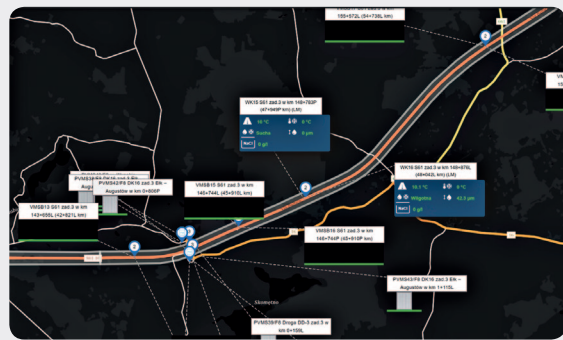

safety and flow

APM

Control Pro

TRAFFIC MANAGEMENT PLATFORM

Control Pro

TRAFFIC MANAGEMENT

Control Pro is a platform designed to manage ITS services and road maintenance services on the motorway, expressway network, and cities.

ANTI-ICING

CABINET CONTROL

TRAVEL TIME

SERVICE

INCIDENTS

Control Pro uses easy to implement mechanisms to integrate existing ITS components and allows expansion with new devices. System software allows an integration of various detection, monitoring, and control subsystems, creating a multimodal traffic management platform. The most commonly used subsystems managed by Control Pro include variable message signs, meteorological systems, CCTV cameras, CB-radio and automatic number plate recognition cameras.

SOFTWARE

It is a scalable software that combines a number of functionalities within a single platform. It allows the implementation of appropriate traffic management strategies to improve traffic flow and increase road safety. Control Pro has an intuitive graphical user interface, dedicated to Traffic Management Centre operators and supporting year-round infrastructure maintenance functions.

The platform interface is easy to use and allows the desired function to be called up in a minimum number of steps.

The Control Pro platform allows data to be exchanged with other traffic management systems.