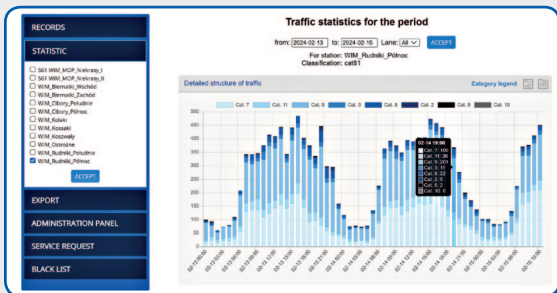

ANTI-ICING

CABINET CONTROL

TRAVEL TIME

SERVICE

INCIDENTS

Control Pro uses easy to implement mechanisms to integrate existing ITS components and allows expansion with new devices. System software allows an integration of various detection, monitoring, and control subsystems, creating a multimodal traffic management platform. The most commonly used subsystems managed by Control Pro include variable message signs, meteorological systems, CCTV cameras, CB-radio and automatic number plate recognition cameras.

SOFTWARE

It is a scalable software that combines a number of functionalities within a single platform. It allows the implementation of appropriate traffic management strategies to improve traffic flow and increase road safety. Control Pro has an intuitive graphical user interface, dedicated to Traffic Management Centre operators and supporting year-round infrastructure maintenance functions.

The platform interface is easy to use and allows the desired function to be called up in a minimum number of steps.

The Control Pro platform allows data to be exchanged with other traffic management systems.